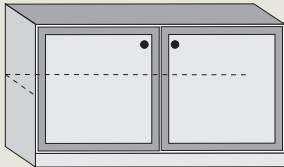

1000mm x 1000mm WALK-IN-PANTRY

1000mm x 1000mm

600mm EYE LEVEL OVEN & POT DRAWER

2100mm

600mm
740mm

FLOOR UNITS

600mm 2 POT DRAWERS

870mm

600mm
800mm

450mm 4 DRAWER

870mm

400mm
500mm

400mm PULL - OUT BIN

870mm

400mm
450mm

300mm SPICE

870mm

300mm
400mm

450mm 1 DOOR

870mm

450mm
500mm

600mm 1 DOOR

870mm

600mm

1000mm 2 DOOR

870mm

1000mm
1200mm

900mm x 900mm FLOOR CORNER

870mm

900mm x 900mm

1350mm 3 DOOR

870mm