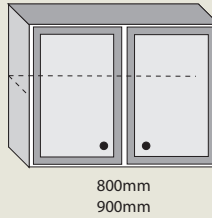

300mm OPEN DISPLAY

300mm 1 DOOR

450mm 1 DOOR

600mm 1 DOOR

800mm 2 DOOR

600mm x 600mm WALL CORNER

Wall units also available in 720, 900, 1080mm heights

WALL UNITS

600mm 2 DOOR EXTRACTOR

600mm
750mm
900mm

600mm MICRO 2 DOOR

600mm
650mm

TALL UNITS

800mm GROCERY

2100mm

400mm
600mm
800mm

1000mm x 1000mm WALK-IN-PANTRY

1000mm x 1000mm

600mm EYE LEVEL OVEN & POT DRAWER

2100mm

600mm
740mm

FLOOR UNITS

600mm 2 POT DRAWERS

870mm

600mm
800mm

450mm 4 DRAWER

870mm

400mm
500mm

400mm PULL - OUT BIN

870mm

400mm
450mm

300mm SPICE