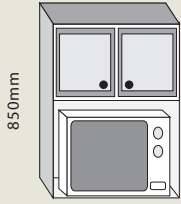

300mm OPEN DISPLAY

300mm 1 DOOR

450mm 1 DOOR

600mm 1 DOOR

800mm 2 DOOR

600mm x 600mm WALL CORNER

Wall units also available in 720, 900, 1080mm heights

WALL UNITS

600mm 2 DOOR EXTRACTOR

600mm
750mm
900mm

600mm MICRO 2 DOOR

600mm
650mm

TALL UNITS

800mm GROCERY

2100mm

400mm
600mm
800mm

1000mm x 1000mm WALK-IN-PANTRY

1000mm x 1000mm

600mm EYE LEVEL OVEN & POT DRAWER

2100mm

600mm
740mm

FLOOR UNITS

600mm 2 POT DRAWERS

870mm

600mm
800mm

450mm 4 DRAWER

870mm

400mm
500mm

400mm PULL - OUT BIN

870mm

400mm
450mm

300mm SPICE