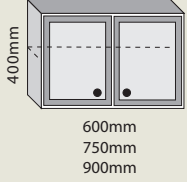

300mm OPEN DISPLAY

300mm 1 DOOR

450mm 1 DOOR

600mm 1 DOOR

800mm 2 DOOR

600mm x 600mm WALL CORNER

Wall units also available in 720, 900, 1080mm heights

WALL UNITS

600mm 2 DOOR EXTRACTOR

600mm
750mm
900mm

600mm MICRO 2 DOOR

600mm
650mm

TALL UNITS

800mm GROCERY

2100mm

400mm
600mm
800mm

1000mm x 1000mm WALK-IN-PANTRY

1000mm x 1000mm

600mm EYE LEVEL OVEN & POT DRAWER

2100mm

600mm
740mm

FLOOR UNITS

600mm 2 POT DRAWERS

870mm

600mm
800mm

450mm 4 DRAWER

870mm

400mm
500mm

400mm PULL - OUT BIN

870mm

400mm
450mm

300mm SPICE