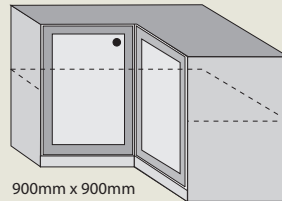

1000mm x 1000mm WALK-IN-PANTRY

1000mm x 1000mm

600mm EYE LEVEL OVEN & POT DRAWER

2100mm

600mm
740mm

FLOOR UNITS

600mm 2 POT DRAWERS

870mm

600mm
800mm

450mm 4 DRAWER

870mm

400mm
500mm

400mm PULL - OUT BIN

870mm

400mm
450mm

300mm SPICE

870mm

300mm
400mm

450mm 1 DOOR

870mm

450mm
500mm

600mm 1 DOOR

870mm

600mm

1000mm 2 DOOR

870mm

1000mm
1200mm

900mm x 900mm FLOOR CORNER

870mm

900mm x 900mm

1350mm 3 DOOR

870mm