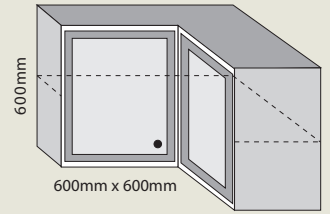

300mm OPEN DISPLAY

300mm 1 DOOR

450mm 1 DOOR

600mm 1 DOOR

800mm 2 DOOR

600mm x 600mm WALL CORNER

Wall units also available in 720, 900, 1080mm heights

WALL UNITS

600mm 2 DOOR EXTRACTOR

600mm
750mm
900mm

600mm MICRO 2 DOOR

600mm
650mm

TALL UNITS

800mm GROCERY

2100mm

400mm
600mm
800mm

1000mm x 1000mm WALK-IN-PANTRY

1000mm x 1000mm

600mm EYE LEVEL OVEN & POT DRAWER

2100mm

600mm
740mm

FLOOR UNITS

600mm 2 POT DRAWERS

870mm

600mm
800mm

450mm 4 DRAWER

870mm

400mm
500mm

400mm PULL - OUT BIN

870mm

400mm
450mm

300mm SPICE